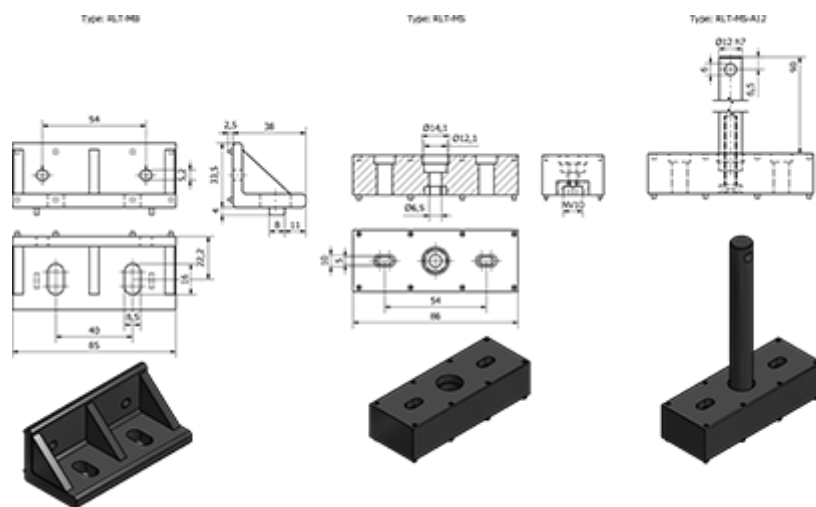

Data Sheet

Article number: 2309429848

Description: E+G Bracket and support - 429848
RLT-MS-A12

Measures

Type = RLT-MS-A12

Weight (g) = 145